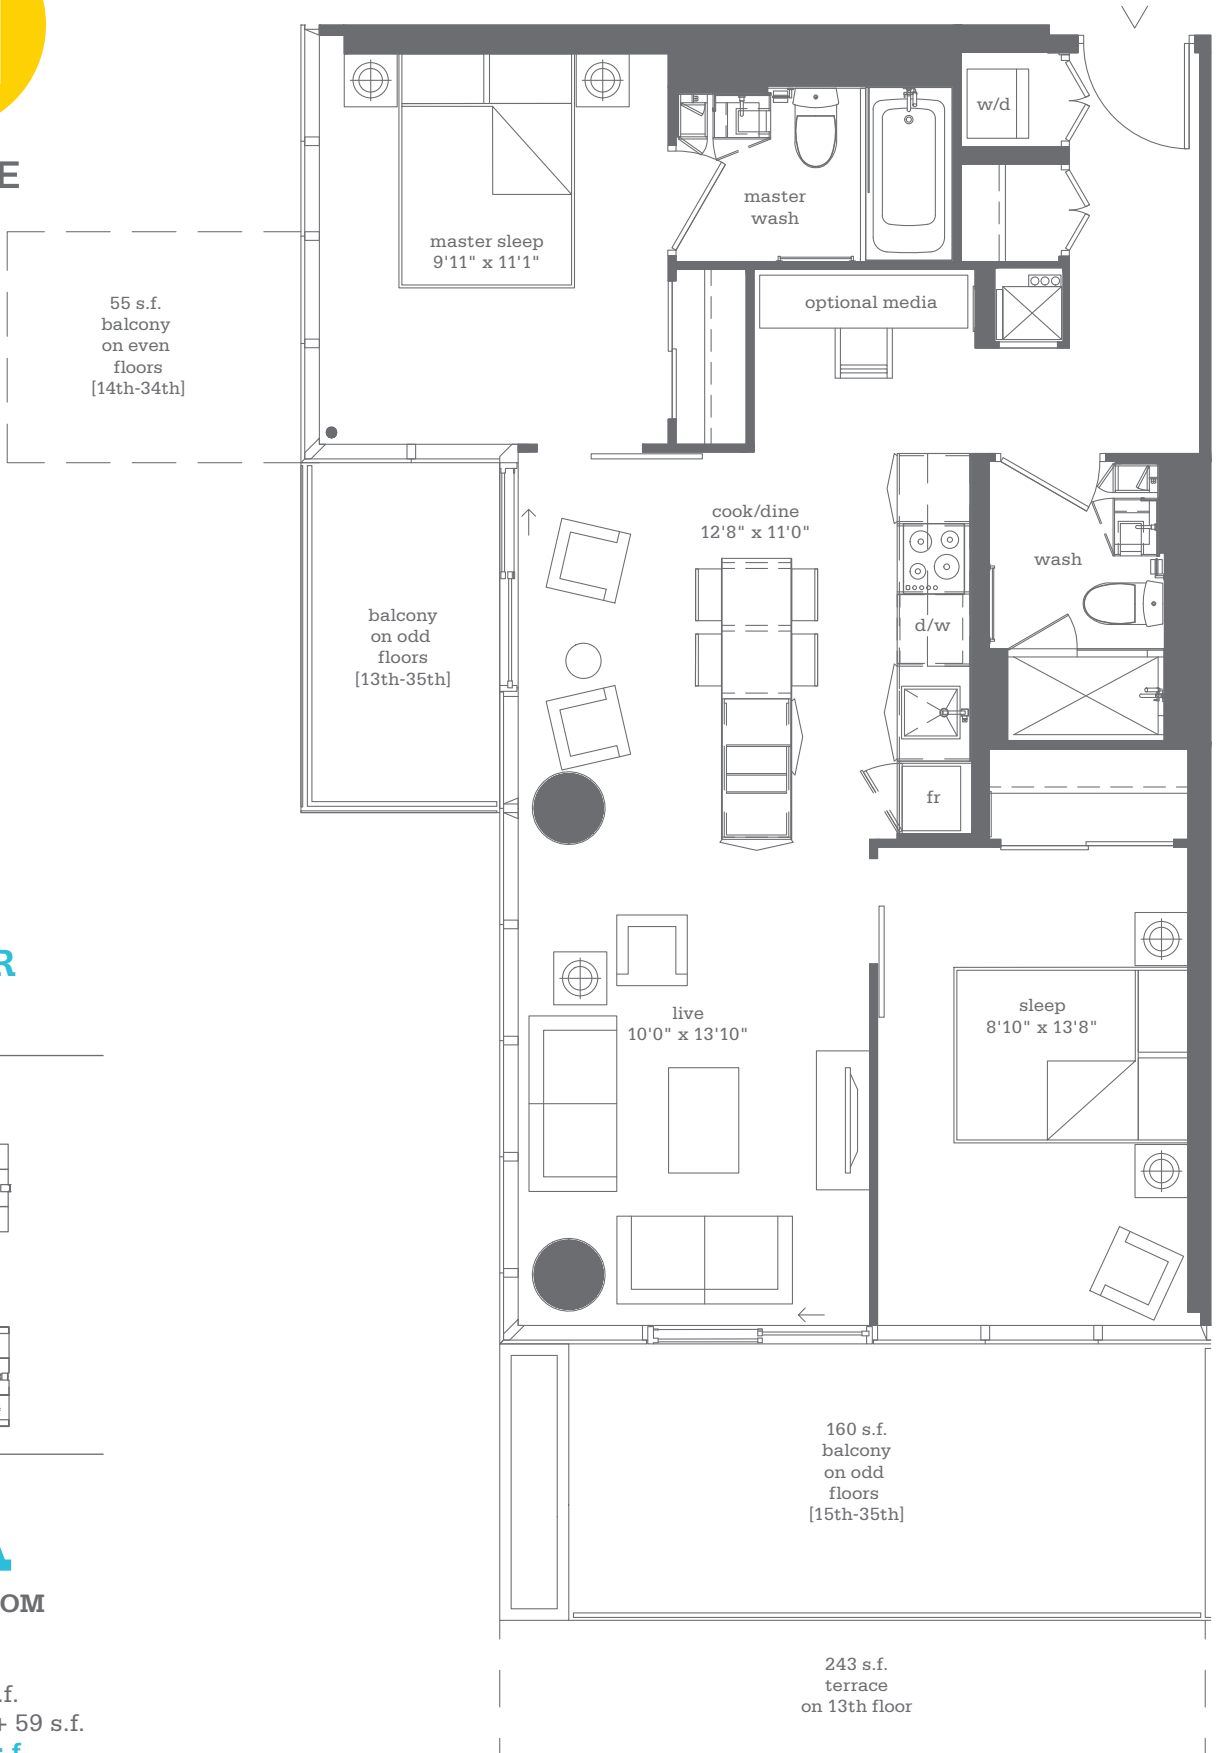

MONDE

55 s.f. balcony on even floors [14th-34th]

balcony on odd floors [13th-35th]

### TOWER SUITE

Even Floors 14th-38th

Odd Floors 13th-39th

# 2A

TWO BEDROOM

Suite: 830 s.f.  
 Balcony: 160 s.f. + 59 s.f.  
**Total: 1049 s.f.**

160 s.f. balcony on odd floors [15th-35th]

243 s.f. terrace on 13th floor